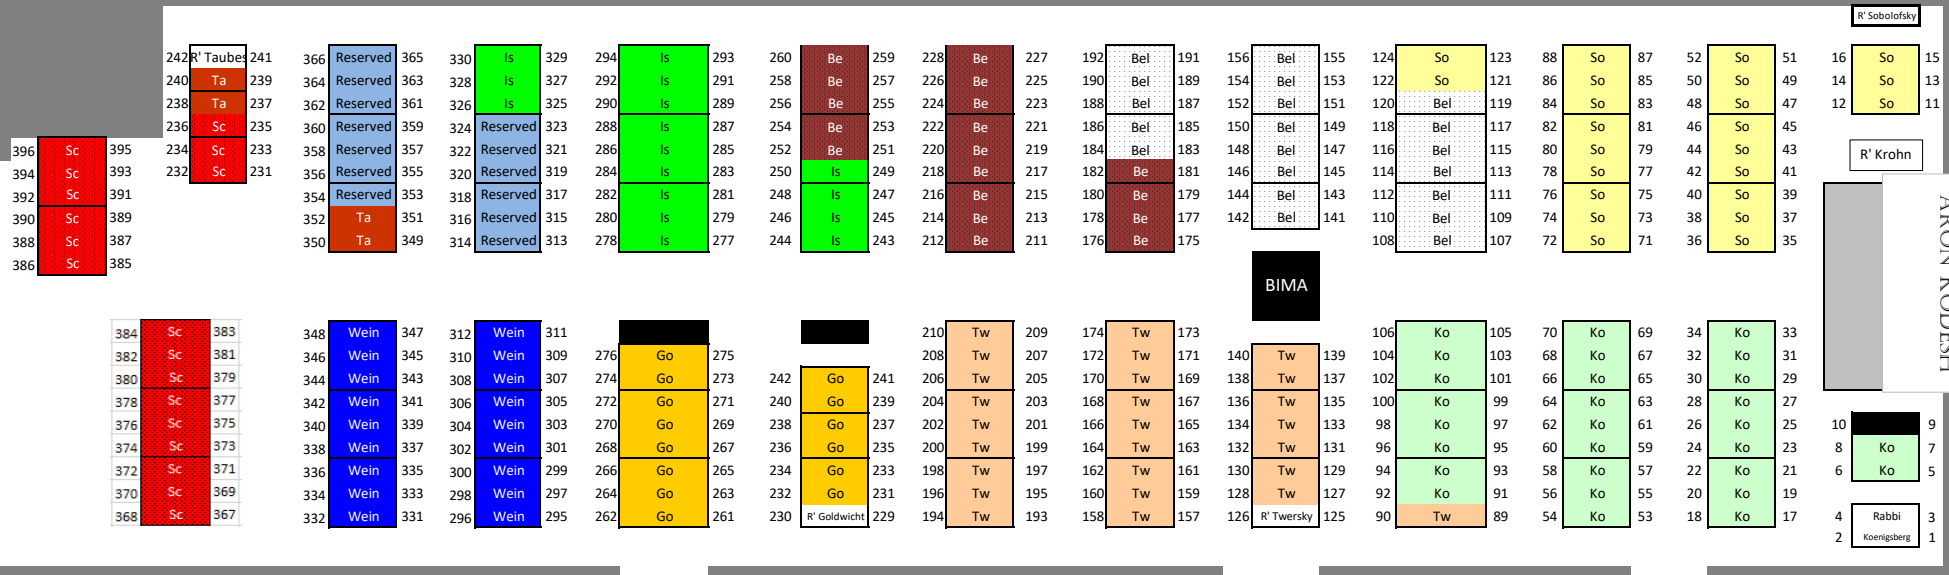

Shiur Location Chart - Harry Fischel Beit Midrash

THE KEY			
Bel	R' Belizon	Sc	R' Schnall
Reserved		So	R Sobolofsky
Be	R' Berman	Ta	R' Taubes
Go	R' Goldwicht	Tw	R' Twersky
Is	R' Ismach	Wein	R' Weinberg
Ko	R' Koenigsberg		

Shiur Location List			
Shiur	Beis Medrash	Shiur	Beis Medrash
R' Adler	Glueck 2nd floor	R' M Rosensweig	Glueck 1st floor
R' Belizon	Harry Fischel	R' Sarfaty	Klein Hall
R' Berman	Harry Fischel	R' H. Schachter	Glueck 1st floor
R' Ciment	Furst Hall 214	R' Schnall	Harry Fischel
R' D Cohen	Klein Hall	R' Schwartz	Glueck 1st floor
R' Diamond	Glueck 2nd floor	R' Shulman	Glueck 1st floor
R' Feldman	Glueck 2nd floor	R' Simon	Klein Hall
R' Goldwicht	Harry Fischel	R' Sobolofsky	Harry Fischel
R' Hirsch	Glueck 2nd floor	R' Stein	Glueck 2nd floor
R' Ismach	Harry Fischel	R' Taubes	Harry Fischel
R' Koenigsberg	Harry Fischel	R' Twersky	Harry Fischel
Kollel	Harry Fischel	R' Weinberg	Harry Fischel
Kollel	Glueck 1st floor	R' Werblowsky	Glueck 1st floor
Kollel Elyon	Glueck 1st floor	R' Wieder	Glueck 1st floor
R' Neuburger	Glueck 1st floor	R' Wiederblank	Glueck 2nd floor
R' Rapp	Glueck 2nd floor	R' M. Willig	Glueck 2nd floor
R' Reichman	Glueck 1st floor	R' Y. Willig	Glueck 2nd floor
R' I Rosensweig	Glueck 1st floor	R' Zahatz	Glueck 2nd floor

Seating Procedures for the Harry Fischel and Jacob and Dreizel Glueck Batei Midrashot:

- Find your shiur's designated location
- Inform your Shiur Assistant or Rebbe that you need a seat
- Feel free to sit down within your shiur's location until official seats are assigned
- Your Shiur Assistant will assign you an official seat by the end of the first week
- Riets/Kollel and Kollel Elyon should avail themselves of seats by their shiur or in specially designated locations for the Kollel and Kollel Elyon members
- There are NO chazakot on seats from previous years